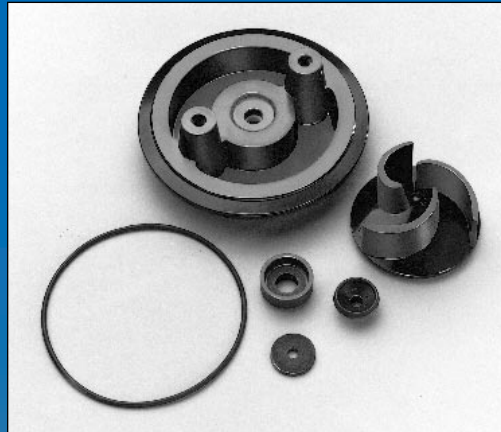

Replacement Kits

CENTRIFUGAL PUMPS

02500-913 Body Kit (1)

02500-218 Impeller & Seal Kit (2)

02500-413 Impeller & Seal Kit (3)

Notes:

- (1) Body kits include body, gasket or O-ring and screws or mounting ring if required.
- (2) Impeller and seal kits include impeller, seal assembly and O-ring.
- (3) Impeller and seal kit includes impeller, seal assembly, gasket, volute, suction plate and screws.

Model Number	Impeller & Seal Kit	Body Kit
08107-002	02500-056	02500-900
11908-009	02500-413	—
12895-002	02500-936	02500-923
12895-003	02500-936	02500-923
15332-006	02500-218	02500-913
15332-008	02500-218	02500-913
15901-001	02500-075	02500-905
15902-001	02500-626	02500-917
15903-001	02501-182	02501-132
15951-001	02500-626	02500-917
15952-001	02500-075	02500-905
16082-001	02501-245	02501-244
16094-001	02501-245	02501-244
16675-001	02501-182	02501-132