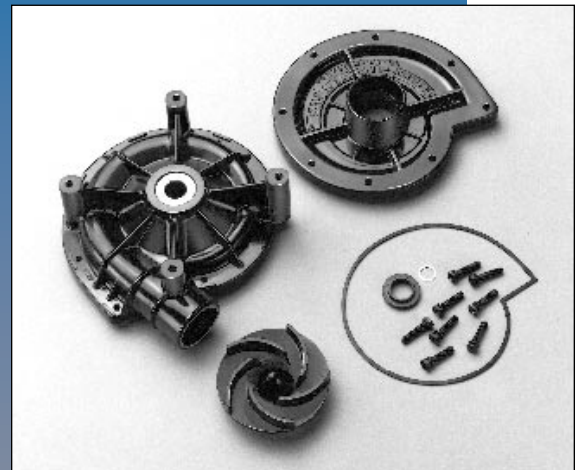

Replacement Kits

CENTRIFUGAL PUMPS

02500-913 Body Kit (1)

02500-218 Impeller & Seal Kit (2)

02500-413 Impeller & Seal Kit (3)

Notes:

- (1) Body kits include body, gasket or O-ring and screws or mounting ring if required.
- (2) Impeller and seal kits include impeller, seal assembly and O-ring.
- (3) Impeller and seal kit includes impeller, seal assembly, gasket, volute, suction plate and screws.

Model Number	Impeller & Seal Kit	Body Kit
08107-002	02500-056	02500-900
11908-009	02500-413	—
12895-002	02500-936	02500-923
12895-003	02500-936	02500-923
15332-006	02500-218	02500-913
15332-008	02500-218	02500-913
15901-001	02500-075	02500-905
15902-001	02500-626	02500-917
15903-001	02501-182	02501-132
15951-001	02500-626	02500-917
15952-001	02500-075	02500-905
16082-001	02501-245	02501-244
16094-001	02501-245	02501-244
16675-001	02501-182	02501-132